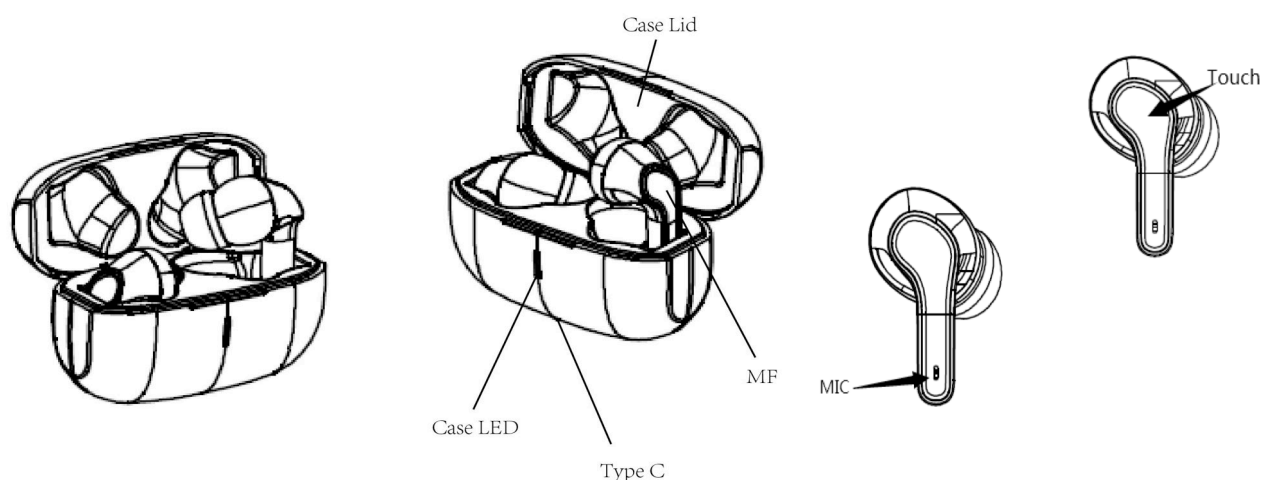

Aikun TWS hello V71**True wireless stereo Bluetooth earbuds specifications**

Version 20210416

**V71 TWS Earbuds basic parameters**

- **Dimensions:** (Width: 45.2MM, length: 61.7MM, height: 29.9MM)
- **Weight:** Charging warehouse 32.4 ± 3g- Finished product: 41.6 ± 3g
- **Charging Port:** TPYE-C
- **Charging light indicators:** Charging light flashes / If full battery light always on
- **Case battery:** lithium polymer rechargeable battery, 701435, 320mAh
- **Case charging current:** 250mA-300mA
- **Case Charging time:** 1 - 1.2 Hour
- **Charging headset Cycles:** 3.5 times
- **Earbuds battery:** lithium polymer rechargeable battery, 501010, 40mAh
- **Earbuds charging current:** 40mA-50 mA
- **Earbuds charging time:** about 1Hour
- **Working voltage:** 3.1V-4.2V
- **Music listening current:** MAX 5-7mA (depending on volume and audio content)
- **Call current:** max. 20mA
- **Shutdown current:** 32uA
- **Headphone standby time:** about 72hs
- **Music time:** 6 hours (@50% Sound Volume - depending on volume and audio content)
- **Talk time:** 4-5 hours
- **Bluetooth version:** Bluetooth 5.1
- **Bluetooth chip:** AC6973D
- **Support Profile:** HSP, HFP, A2DP, AVRCP, AAC
- **Multi Function Button:** MFB (Play / Pause / Voice Assistant / Answer-Reject Call / Hang Up/V+/V-)
- **Pairing name:** V71 – Customized MOQ 3K
- **Pairing code:** No pairing code required
- **RF transmit power:** Class 2
- **RF input impedance:** 50ohm
- **RF emission intensity:** 3 dBm
- **RF receiving sensitivity:** -86dBm
- **Transmission range (Hz):** 2.40GHz ~ 2.48GHz
- **Communication distance:** 10m (35m in open space without obstacles)
- **Audio sampling accuracy:** 16bits
- **Audio sampling rate :** 44.1 ~ 48kHz
- **Audio encoding format :** SBC, AAC
- **Signal to noise ratio :** > 93dB