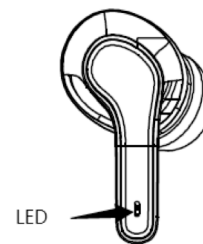

LED display in each state of the headset

1. **Power on:** White light stays on for 1 second
   - **Shutdown:** White light stays on for 1 second
   - **Pairing:** White light flashes quickly
   - **TWS pairing:** the left ear flashes White quickly, the right ear flashes slowly
   - **Unconnected at startup (back connection state):** White light flashes slowly
   - **Connected:** no light
   - **Play music:** no light
   - **Outgoing call:** no light
   - **Incoming call:** no light
   - **During call:** no light
   - **Charging:** earbuds put into the charging case the White light will breathing about 10 seconds
   - **Charging completed:** The charging case light is on when the headset is fully charged
   - **Battery indicators:** When the headset has 3% remaining battery power, it will prompt every minute. Accompanied by "Battery low" sound (no light)
2. When the power of charging chamber is low, the white light of charging light will flash

Remarks:

If there is no mobile phone connected at startup, earbuds will automatically shut down after 5 minutes.

Pairing time: Automatically exit pairing mode after 3 minutes without connecting to the phone.

Apple mobile phone displays headset power