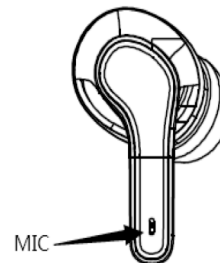

- Working temperature : -15 ℃ ~ + 60 ℃
- Operating humidity: 10% ~ 85% (non-freezing state)

Earbuds Speaker parameters

- Speaker specifications: Φ 10mm
- Impedance: 16 Ω / typ
- Frequency : F50 ~ 20KHz
- Sensitivity: S.P.L95 +. - 3dB
- Output power: conventional 3MW

Earbuds MIC parameters

- MIC type: SMD type
- Impedance: 330 Ω / typ
- MIC sensitivity: -42 $\pm$ 1dB
- SPL: 123dB

TWS headset operation

- **Auto Contact:** Open the charging case lid earbuds will power on and automatically connect
- **Power On/Off:** Touch the left or right multifunction keys for 3 seconds to turn on or off
- **Play music:** Mobile phones will automatically start music player when Bluetooth is connected
- **Pause music:** When playing music, tap the MFB once to pause the music (left and right ear operations are effective)
- **Play music:** (in the pause state): touch the MFB again (the left and right ear operation is effective)
- **Previous song:** Touch left MFB twice for previous song
- **Next song:** Touch right MFB twice for next song
- **Answer call while playing music:** Touch the MFB briefly (the concert remains paused).
- **Play music after the call ends:** shortly touch the MFB (the previously paused concert restarts playing)
- **Call rejection when playing music:** Long-touch MFB for 3 seconds to reject incoming call
- **Volume Control +:** long touch the right ear MFB to increase the volume
- **Volume Control -:** long touch the left ear MFB to decrease the volume
- **Wake up voice assistant:** Touch the left or right MFB 3 times to wake up the SIRI function
- **Answer a call:** Press the left or right ear MFB to answer the call
- **Hang up the call:** short press the left or right ear MFB to hang up
- **Reject incoming call:** Press and hold left or right earbuds MFB for 3 seconds to reject call