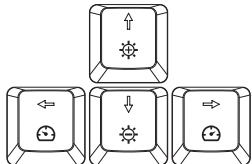

FN+() ,FN+() , can adjust the backlights brightness , 5 changes

FN+() , FN+() , will adjust the lights running speed, 5 -changes