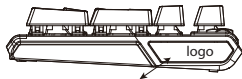

TECHNICAL SUPPORT

1 year limited manufacturer's warranty.

Free online technical support at www.aikun.co

DEVICE LAYOUT

- 1 FN+(F1~F12) EASY ACCESS MEDIA KEYS**
For convenient volume control and media playback
- 2 FN+(INS~DEL...) RGB BACK LIGHT TRANSFORM MODE**
With 18 customizable color options
- 3 RGB BACK LIGHT CONTROL FUNCTION**
Back light adjustable cutting: fast, slow, light, dark
- 4 FN+WIN KEY**
Lock WIN key
- 5 FN+(PRTSC) BACK LIGHT TRANSFORM MODE (BOTH SIDE LOGO)**
With 6 customizable mode options
- 6 FN+(PAUSE) BACK LIGHT COLOR SWITCHING (BOTH SIDE LOGO)**
Customizable Backlight color options
- 7 RGB BACK LIGHT CONTROL FUNCTION (BOTH SIDE LOGO)**
Back light adjustable light and dark , 5 levels
- 8 RGB BACK LIGHT CONTROL FUNCTION (BOTH SIDE LOGO)**
Back light adjustable fast and slow 5 levels
- 9 FN+ "O" KEY**
Turn On/off the RGB Back light Color
- 10 FN+ "ESC" KEY**
Keep press ESC key for 3 seconds into the restore factory setting