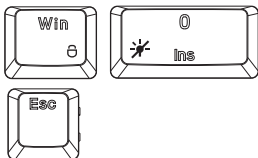

FN+WINDOWS, Can Lock/Unlock WINDOWS Key,

FN+( ) , Turn On/Off the backlight

FN+(Esc), Restore the factory settings by 3 seconds pressing