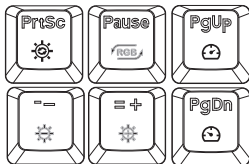

(BOTH SIDE LOGO)

INSTRUCTIONS:

Pressing the "FN" key in combination with the function keys will activate their secondary features

Function keys	Features Description
 Four keyboard keys labeled F1, F2, F3, and F4. F1 has a sun icon, F2 has a sun with a plus icon, F3 has a magnifying glass icon, and F4 has a keyboard icon.	<p>The System controls allow you to System brightness - (☀), System brightness + (☀+), Searching(Q), WIN+TAB (🖱)</p>
 Four keyboard keys labeled F5, F6, F7, and F8. F5 has a music note icon, F6 has a double left arrow icon, F7 has a double right arrow icon, and F8 has a square icon. Below these are three media keys: a play/pause key, a mute key, and a volume knob.	<p>The media keys allow you to Play (🎵), Prev song (⏮), Next song (⏭), StopCD (■), Play/pause (⏮/⏭), Mute (🔇), knob keys Voice+ - (🔊)</p>
 Four keyboard keys labeled F9, F10, F11, and F12. F9 has a house icon, F10 has an envelope icon, F11 has a calculator icon, and F12 has a computer monitor icon.	<p>The Internet keys allow you to Browser (🏠), Email (✉), Calculator (🧮), My computer (💻)</p>

Function keys

Features Description

FN+() ,can change 18 RGB lights mode
 FN+() , can change the color of RGB lights,

FN+() ,FN+() , can adjust the backlights brightness , 5 changes

FN+() , FN+() , will adjust the lights running speed, 5 -changes

FN+(PrtSc),can change RGB lights mode of both side logo, 6 -changes

FN+() , can change the color of of both side logo

FN+() , FN+() , will adjust the lights running speed of both side logo, 5 -changes

FN+() ,FN+() , can adjust the brightness of both side logo, 5 -changes