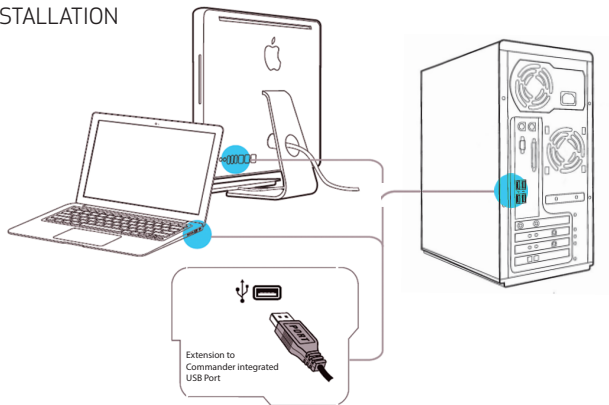

When you press a key, the stem travels downwards, depressing the spring till the switch is activated and your action is actuated. Upon release, the spring bounces back to its original position, thus resetting the key.

Actuation Point	2.2±0.6mm
-----------------	-----------

Actuation vs Reset point	0.7mm
--------------------------	-------

Life Span (keystrokes)	Up to 50 Million
------------------------	------------------

Actuation Force	50g
-----------------	-----

*Based on manufacturer specifications

INSTALLATION / TECHNICAL SUPPORT

INSTALLATION

Step 1: Plug the Morphus Commander to your computer.

Step 2: The system may need to install the USB driver