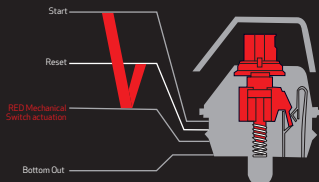

When you press a key, the stem travels downwards, depressing the spring till the switch is activated and your action is actuated. Upon release, the spring bounces back to its original position, thus resetting the key.